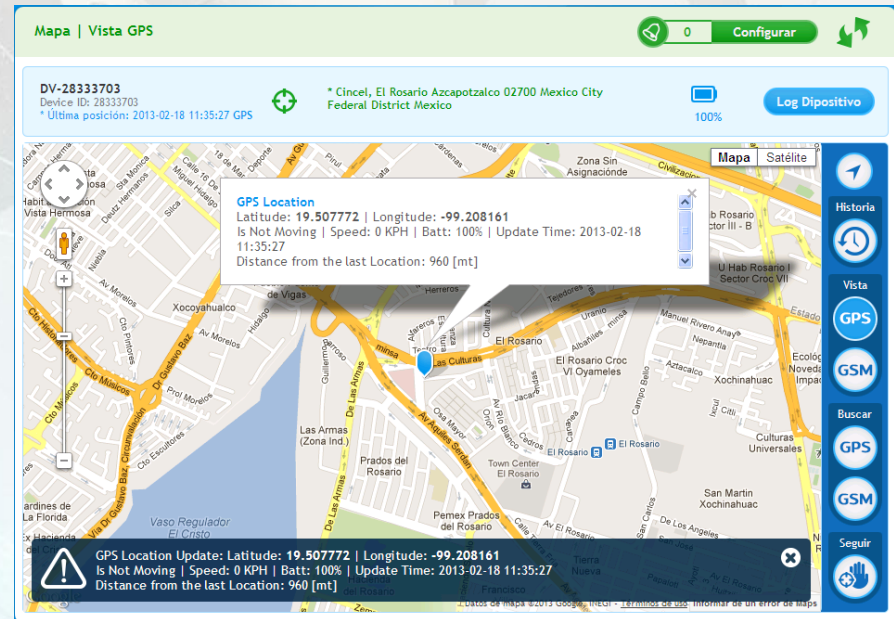

SCE Tech Pte Ltd

Track all kind of applications!

- Cars and Car fleet – Small and can be used for any location application Best low cost quality product for this market. Allows users to buy more devices to track more things and/or spend less money
- Luggage – Very long battery life + GSM tracking + Airplane mode
- Wrist GPS – Designed to fit like a watch for kids or the elderly
- Pet Collar – GPS/GSM/Motion specialized antenna for maximum sensitivity